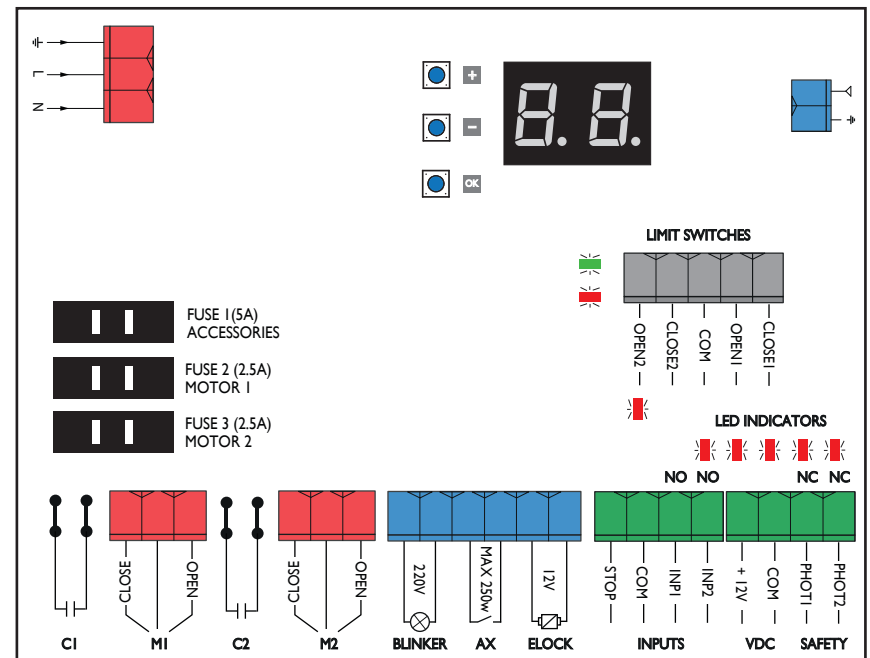

Thank you for buying this product, our company is sure that you will be more than satisfied with the product's performance. The product is supplied with a "Warnings" leaflet and an "Instruction booklet". These should both be read carefully as they provide important information about safety, installation, operation and maintenance. This product complies with the recognised technical standards and safety regulations. We declare that this product is in conformity with the following European Directives: 89/336/EEC and 73/23/EEC (and subsequent amendments).

تعاریف منوهای برنامه پذیر (*)

تعریف ورودی	فرمان	دوگام
SAFE1,2	فرمان بازشو	0
	فرمان بسته شو	1
	فرمان تغییر جهت	2

تعریف ورودی	فرمان	کانال دوم ریموت
INP2,INP1	فرمان استارت	0
	فرمان بازشو	1
	فرمان بسته شو	2
	فرمان تگ لنگه	3
	فرمان نفررو	4
	فرمان تایمر	5